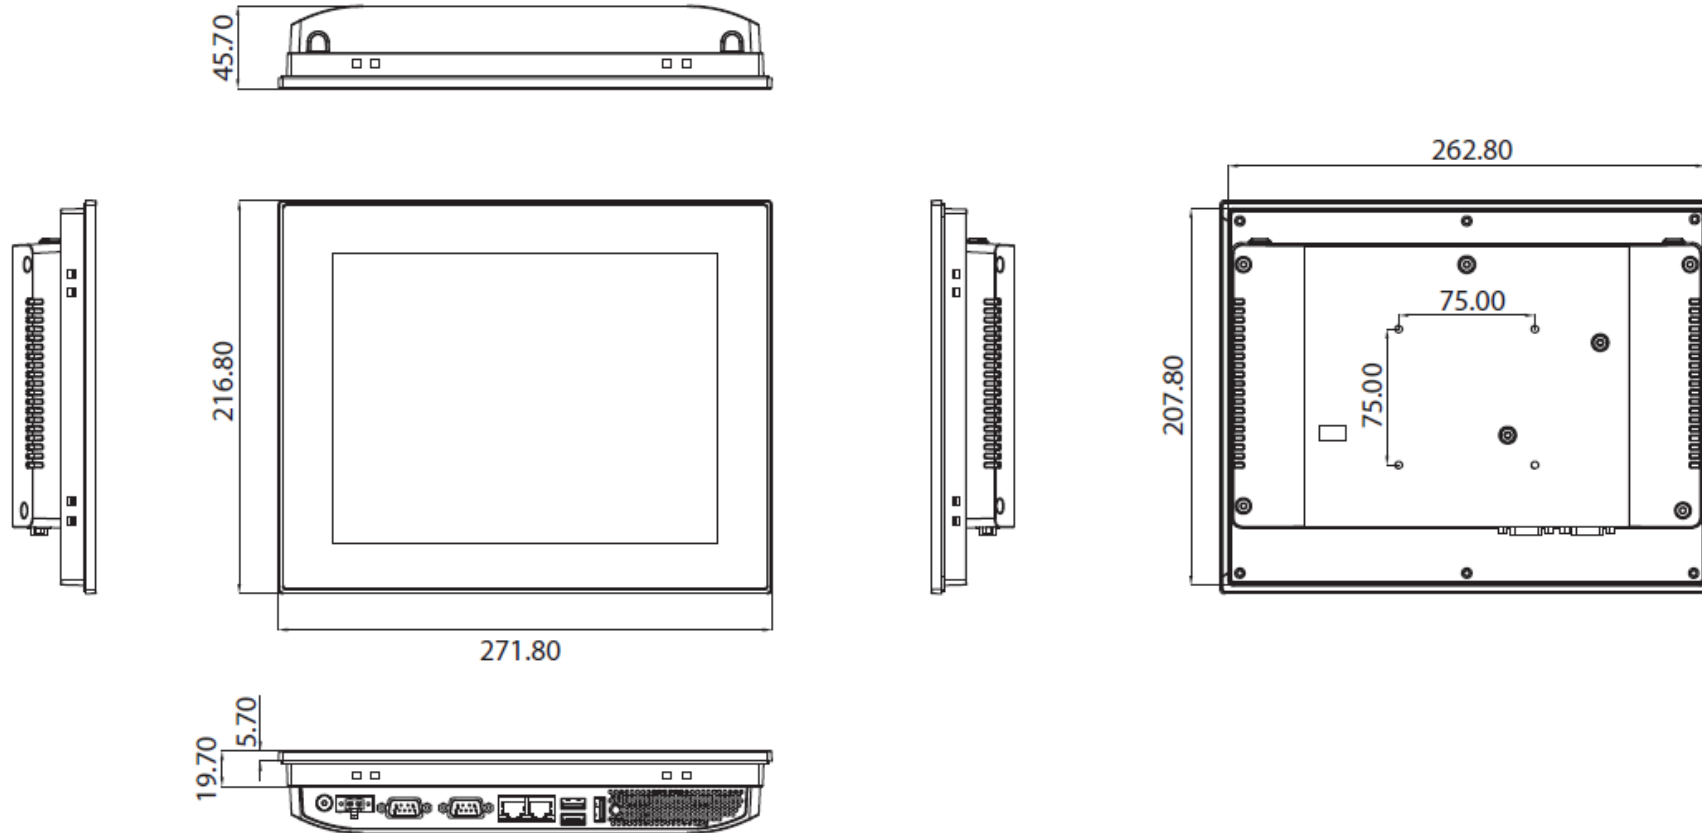

## Dimensional Drawings

**Cut-out dimensions: 265 x 210 mm**