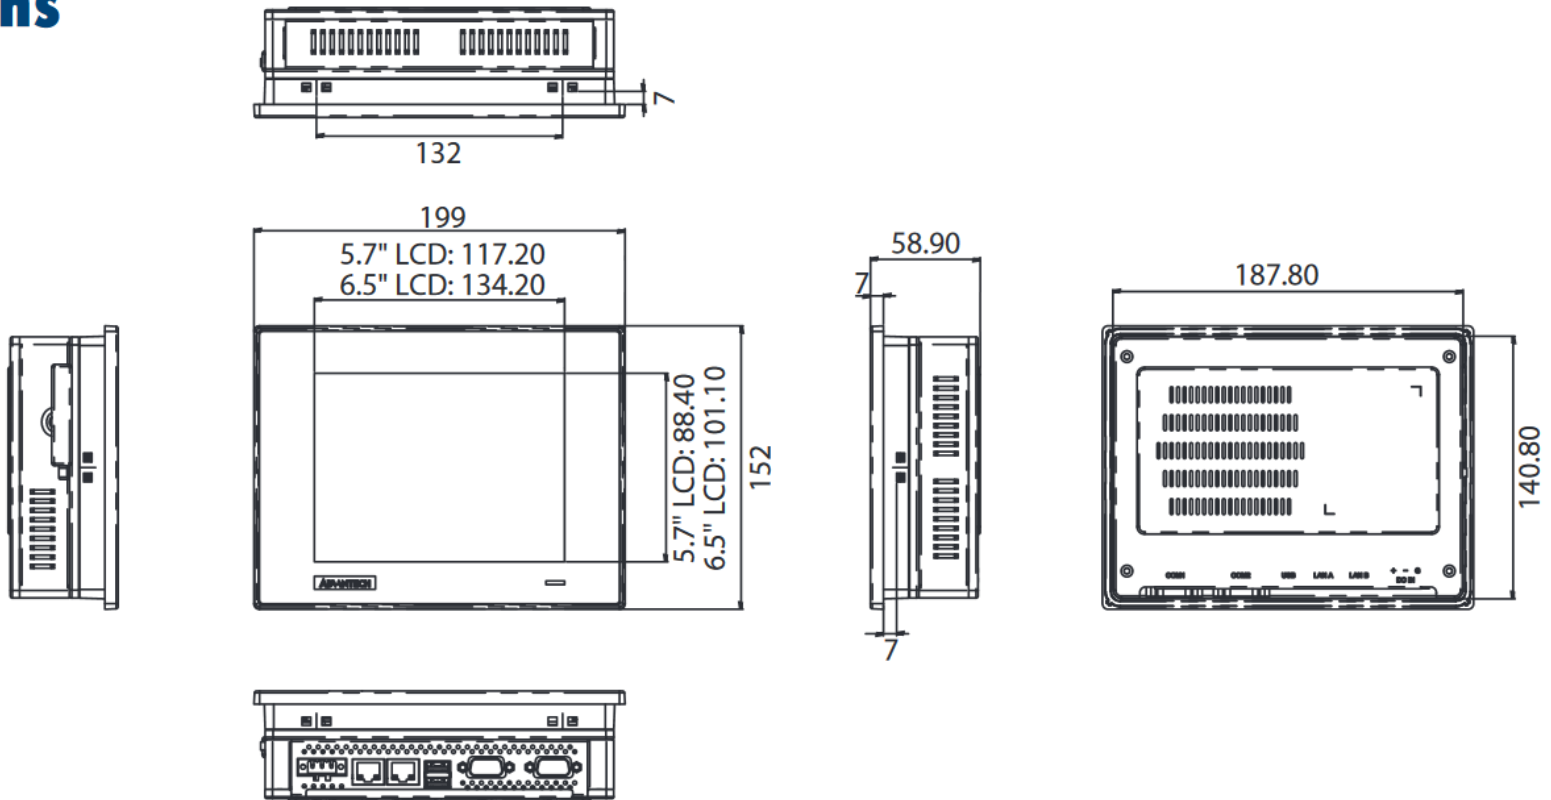

## Dimensional Drawings

### Dimensions

Unit: mm

**Panel Cut-out Dimensions: 189.1 x 142.1 mm (7.44" x 5.59")**